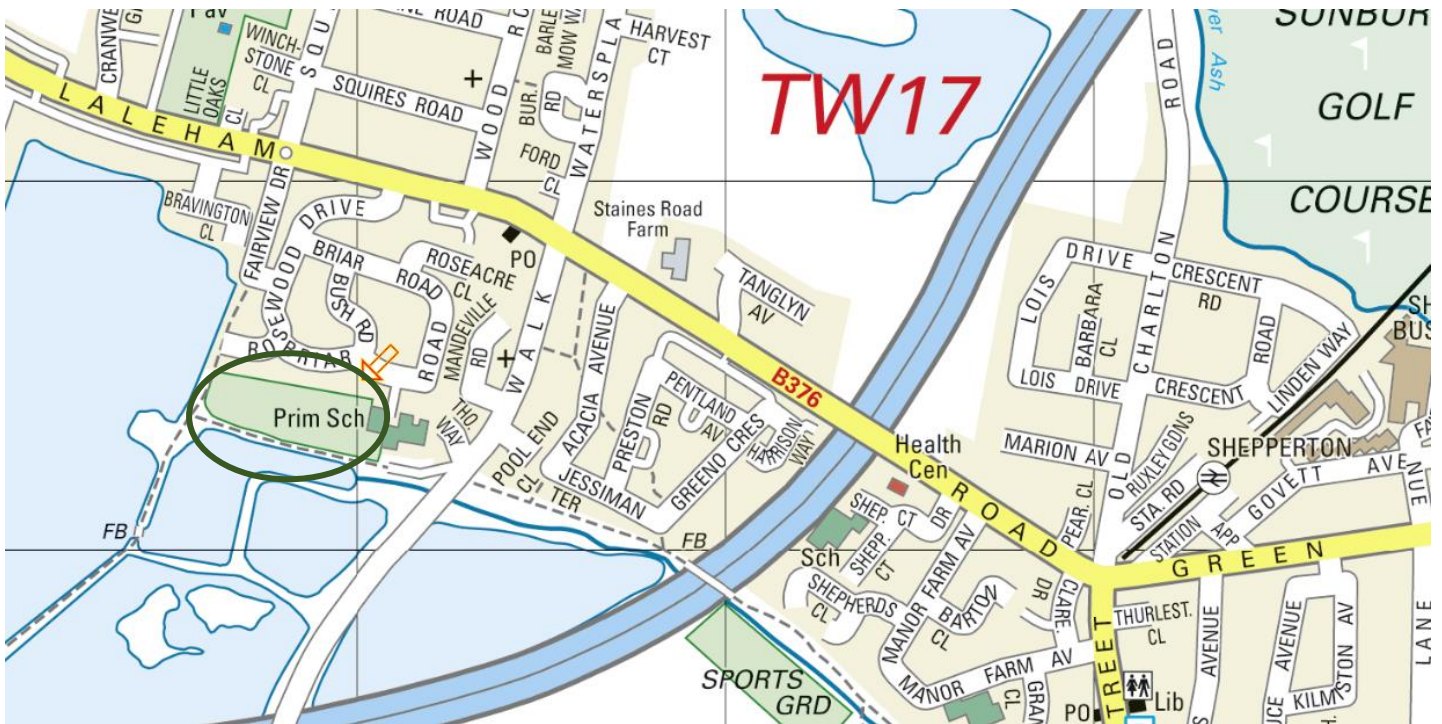

How to find us

If travelling to us by:

Bus

There is one bus route that services the immediate area as follows:

Number	Route	Bus stop location
458	Kingston to Staines	Laleham Road at junction with Rosewood Drive

Train

The nearest train station is the Shepperton BR situated Close to the High Street. Oyster cards cannot be used at this station and it is outside of the London Zones. The station is 1.1 miles from Saxon, with Shepperton being the end of the line with only one platform. Trains arrive and depart every 30 minutes. It is serviced by the London Waterloo BR line via Kingston and Wimbledon.

We are 5 minutes away in a taxi with station cars taxi office in view as you leave the platform and head on to Station Approach.

The walk from the station to the school will take approximately 20 minutes. Exit the station and walk straight to the top of Station Approach. Turn right on to Green Lane, and cross the traffic lights (passing Old Charlton Road on your Right) heading on to Laleham Road (B378). Continue for 0.7 miles over the bridge and continue past the traffic lights. Turn left on to Rosewood Drive and take the first left on to Briar Road. Continue until you reach the school site.

Car

We are 12 minutes from Junction 1 (Sunbury) of the M3 and 16 minutes from Junction 11 (Chertsey) of the M25. Our school car park is open between 9am & 3pm with limited available spaces. There is space in the adjacent residential roads. Please note that between the hours of 8.20-8.50am and 2.45-3.30pm there is a high volume of traffic so please allow extra time to arrive and park if visiting us during these times.